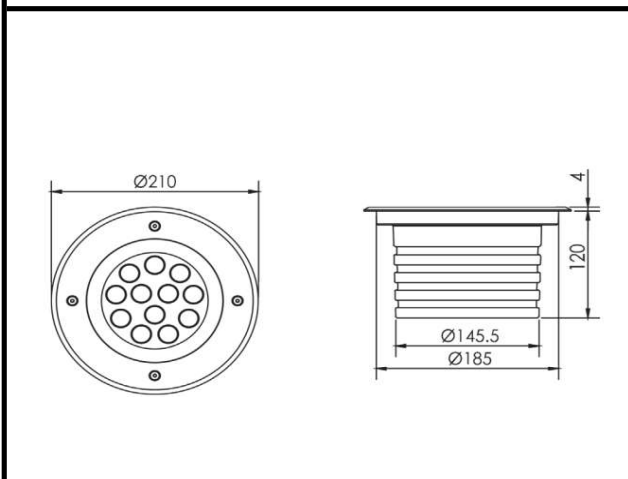

Sovitron Interior Pvt.Ltd.

Model Name	URBANA-2112C / DL-OSL-2112CB-12
Description	Inground Light

Technical description	Image
-----------------------	-------

Dimension	Outer Dia=210mm Cutout=145mm H=120mm
Frame	Aluminum die cast
Color Tempertaure	4000K
Power	22W
Total Luminous Flux	1430 lm
Efficacy	65 lm/W
IP rating	67
Color Rendering	≥80
Mounting	Buried
Beam angle	5,12.5,20,30, 45, 60,15X30,10X60 Degree
Optics	Tempered glass
Dimming	NON-Dimmable
Operating Voltage	220-240 VAC
Standard Lifetime	L70 minimum at 50,000 burning hours

Dimension diagram

Remarks:-

Address: Plot #7 Saroorpur-Nangla Industrial Area,Ballabgarh-Sohna Road,Faridabad-121005
Email: info@sovitron.com